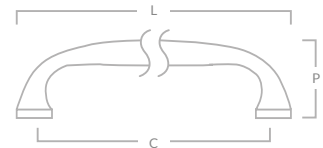

Code	Width (W)	Projection (P)	Base (B)
BNVK/35	35mm	22mm	22mm
BNVK/51	51mm	32mm	32mm

BOURNVILLE CABINET HANDLE

Code	Length (L)	Centres (C)	Projection (P)
BNV/86	100mm	86mm	30mm
BNV/160	178mm	160mm	38mm
BNV/254	279mm	254mm	50mm

BOURNVILLE APPLIANCE HANDLE

Code	Length (L)	Centres (C)	Projection (P)
BNV/APP/330	360mm	330mm	61mm