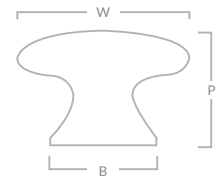

Code	Width (W)	Projection (P)	Base (B)
BNVK/35	35mm	22mm	22mm
BNVK/51	51mm	32mm	32mm

BOURNVILLE CABINET HANDLE

Code	Length (L)	Centres (C)	Projection (P)
BNV/86	100mm	86mm	30mm
BNV/160	178mm	160mm	38mm
BNV/254	279mm	254mm	50mm

BOURNVILLE APPLIANCE HANDLE

Code	Length (L)	Centres (C)	Projection (P)
BNV/APP/330	360mm	330mm	61mm