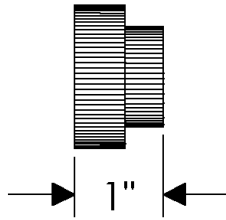

The Flute Collection

Flute Cabinet Knobs

CK10015	1 3/8"
CK10017	1 5/8"