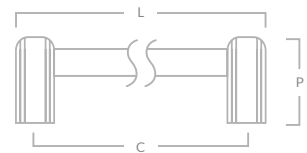

CARLTON COLLECTION

Yielding a subtle deco look, the Carlton collection features an elegant stepped edge to bring a little definition to each cabinet handle and knob.

CARLTON CABINET KNOB

Code	Diameter (D)	Projection (P)	Base (B)
CARK/25	25mm	25mm	16mm
CARK/30	30mm	30mm	19mm
CARK/35	35mm	35mm	22mm

CARLTON CABINET HANDLE

Code	Length (L)	Centres (C)	Projection (P)	Bar Diameter
CAR/96	114mm	96mm	36mm	12.7mm
CAR/128	146mm	128mm	36mm	12.7mm
CAR/160	178mm	160mm	36mm	12.7mm
CAR/224	242mm	224mm	36mm	12.7mm
CAR/304	322mm	304mm	36mm	12.7mm

CARLTON APPLIANCE HANDLE

Code	Length (L)	Centres (C)	Projection (P)	Bar Diameter
CAR/APP/368	395mm	368mm	54mm	19mm
CAR/APP/608	635mm	608mm	54mm	19mm