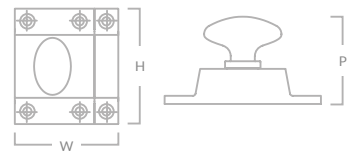

COTSWOLD CUPBOARD TURN

Code	Height (H)	Width (W)	Projection (P)
COT/TURN/38	54mm	38mm	34mm

COTSWOLD CUPBOARD LATCH

Code	Height (H)	Width (W)	Projection (P)
COT/LATCH	55mm	50mm	32mm

COTSWOLD THUMB LATCH

Code	Width (W)	Height (H)	Projection (P)
COT/THUMB	34mm	39mm	40mm