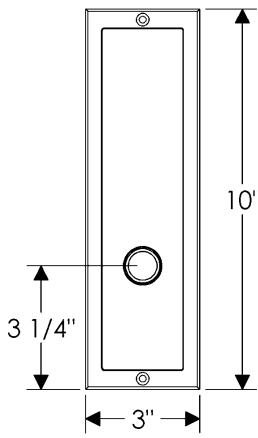

Designer Entry Set

Designer Entry Set

E115

E115

Also applicable for the E116 with turnpiece
or E117 with emergency release.

Designer Entry Set

E118

E115