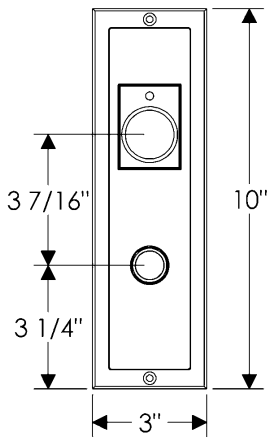

Designer Entry Set

Designer Entry Set

E115

E115

Also applicable for the E116 with turnpiece
or E117 with emergency release.

Designer Entry Set

E118

E115