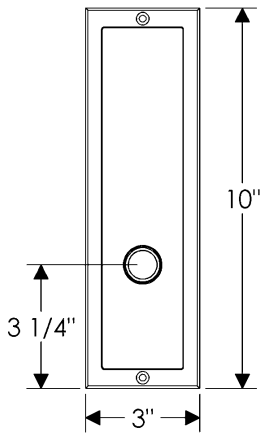

Designer Entry Set

Designer Entry Set

E115

E115

Also applicable for the E116 with turnpiece
or E117 with emergency release.

Designer Entry Set

E118

E115