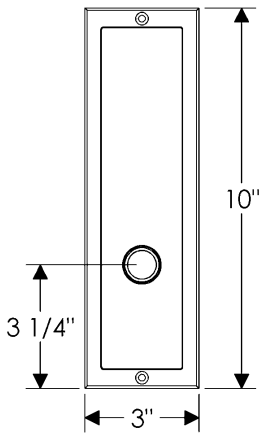

Designer Entry Set

Designer Entry Set

E115

E115

Also applicable for the E116 with turnpiece
or E117 with emergency release.

Designer Entry Set

E118

E115