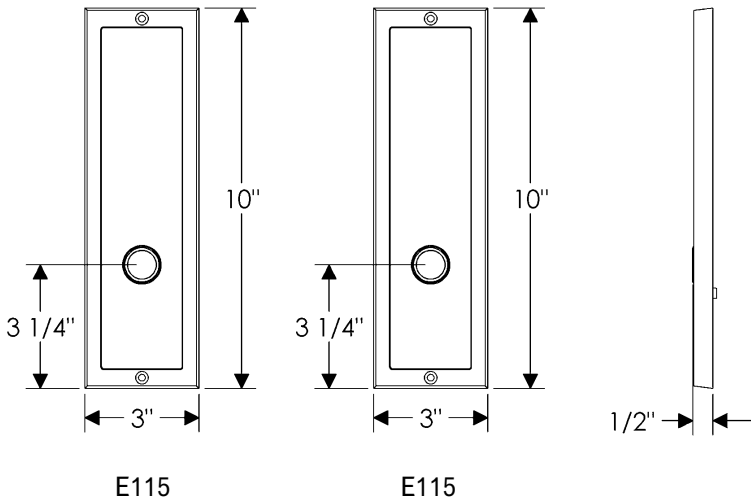

Designer Entry Set

Designer Entry Set

E115

E115

Also applicable for the E116 with turnpiece
or E117 with emergency release.

Designer Entry Set

E118

E115

Also applicable for the E116 with turnpiece
or E117 with emergency release.