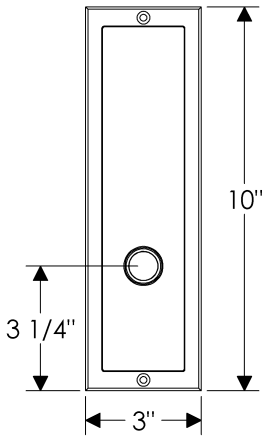

Flute Privacy Set

E115

*Also applicable with the E117 (ER)

E115

*Also applicable with the E116 (Turnpiece)