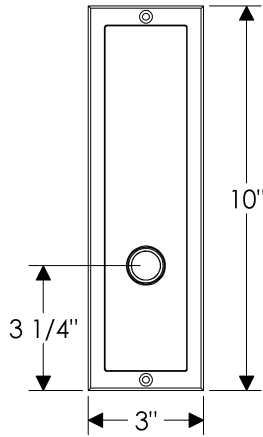

Flute Privacy Set

E115

*Also applicable with the E117 (ER)

E115

*Also applicable with the E116 (Turnpiece)