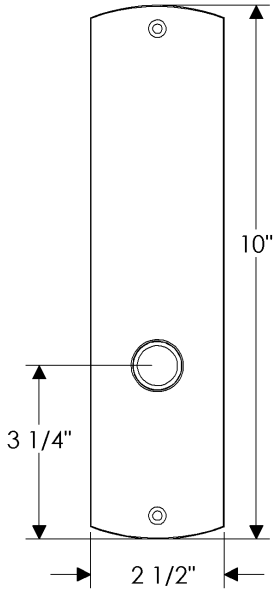

Convex Patio Set

E30508

E30508

*Also applicable with
the E30509 (Turnpiece)

Convex Entry Set

E30510

E30508

*Also applicable with
the E30509 (Turnpiece)