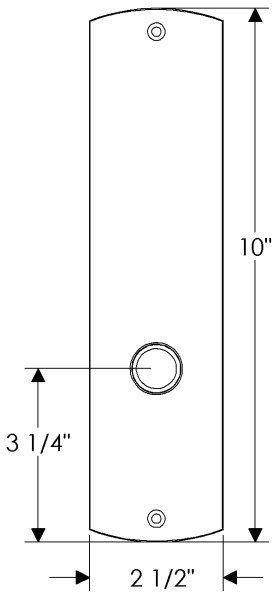

Convex Patio Set

E30508

E30508

*Also applicable with
the E30509 (Turnpiece)

Convex Entry Set

E30510

E30508

*Also applicable with
the E30509 (Turnpiece)