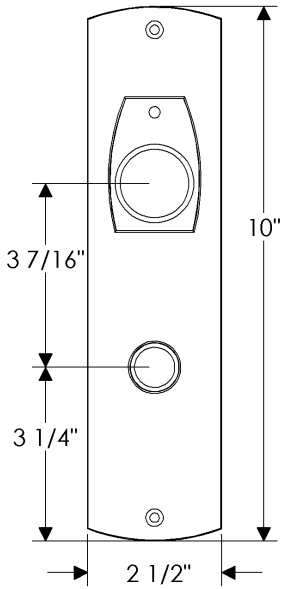

Convex Patio Set

E30508

E30508

*Also applicable with
the E30509 (Turnpiece)

Convex Entry Set

E30510

E30508

*Also applicable with
the E30509 (Turnpiece)