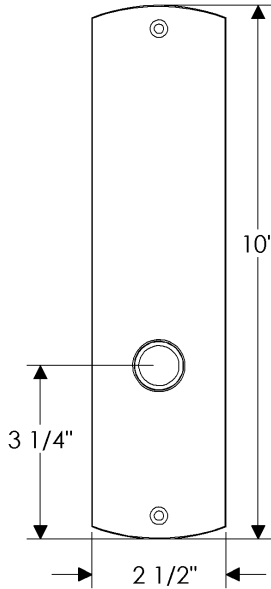

Convex Patio Set

E30508

E30508

*Also applicable with
the E30509 (Turnpiece)

Convex Entry Set

E30510

E30508

*Also applicable with
the E30509 (Turnpiece)