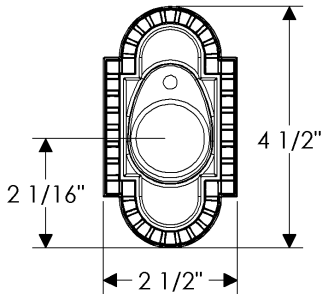

Corbel Arched Passage Set

Corbel Arched Patio Set

IP30690

E30603

E30603

Corbel Arched Entry Set

DB30690

E30603