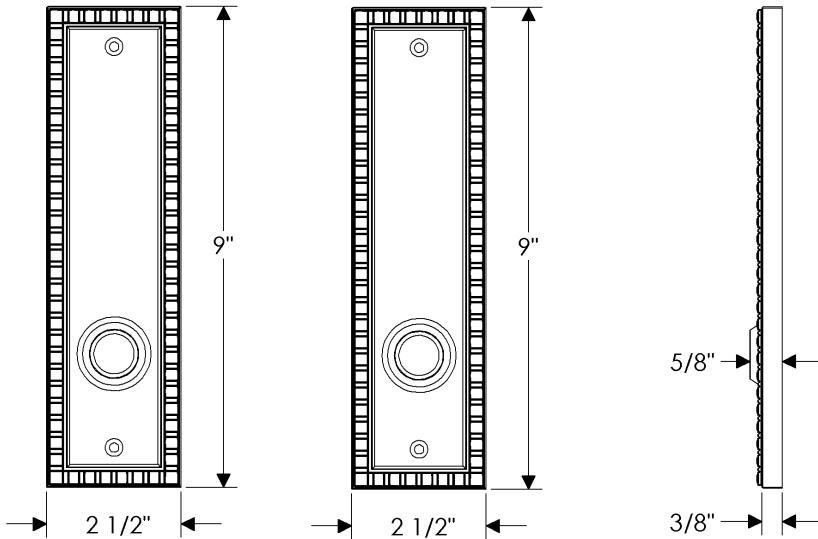

## Corbel Rectangular Patio Set

E30706

E30706

\*Also applicable with  
the E30707 (Turnpiece)