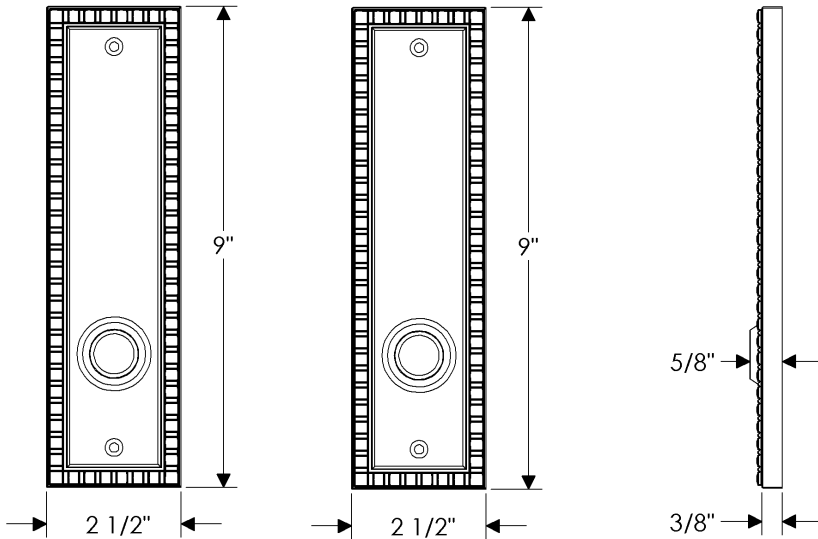

Corbel Rectangular Privacy Set

E30706

*Also applicable with the
E30709 (Emergency release)

E30706

*Also applicable with
the E30707 (Turnpiece)