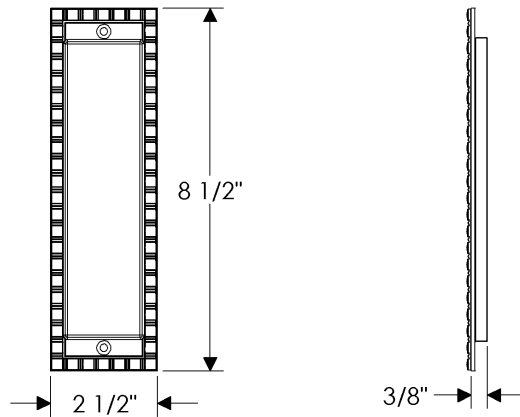

### Corbel Rectangular Flush Pull

FP30700