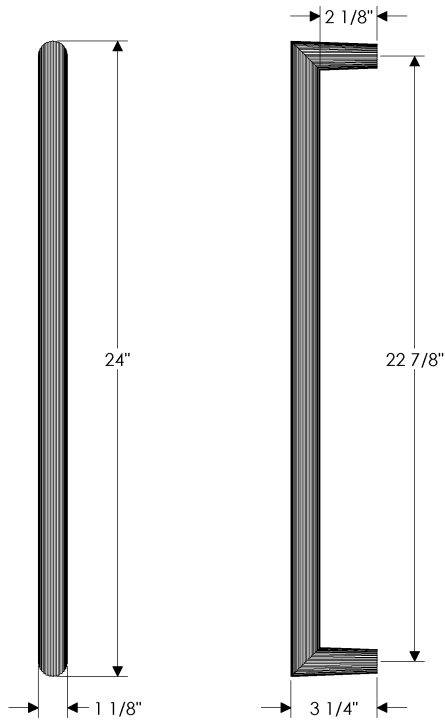

The Flute Collection

G10023
Flute Grip