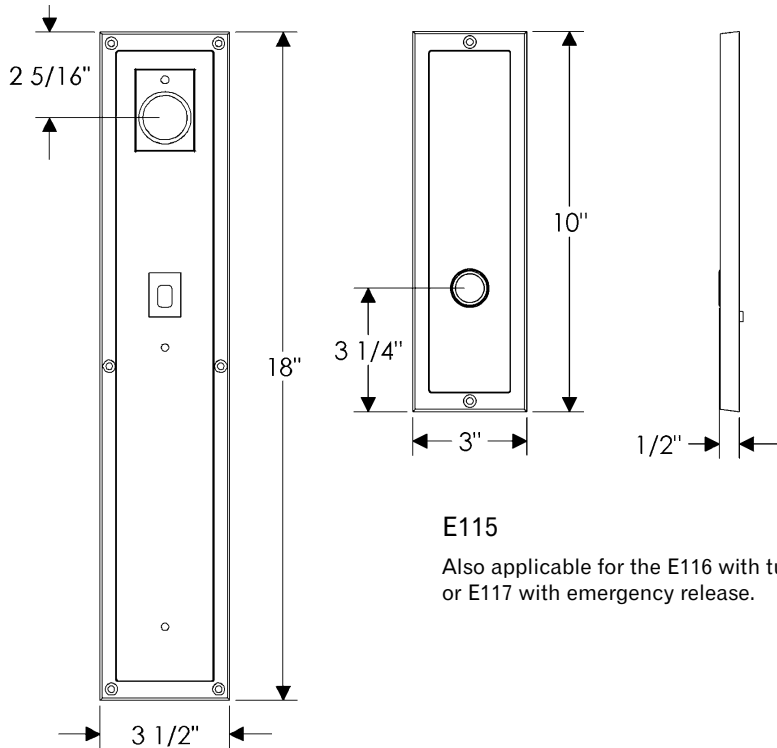

Designer Entry Set

G130

E110

Also applicable for the E112 with turnpiece or E113 with emergency release.

Designer Entry Set

G130

E115

Also applicable for the E116 with turnpiece
or E117 with emergency release.

Designer Entry Set

G130

G133

Also applicable for the G132 with turnpiece.