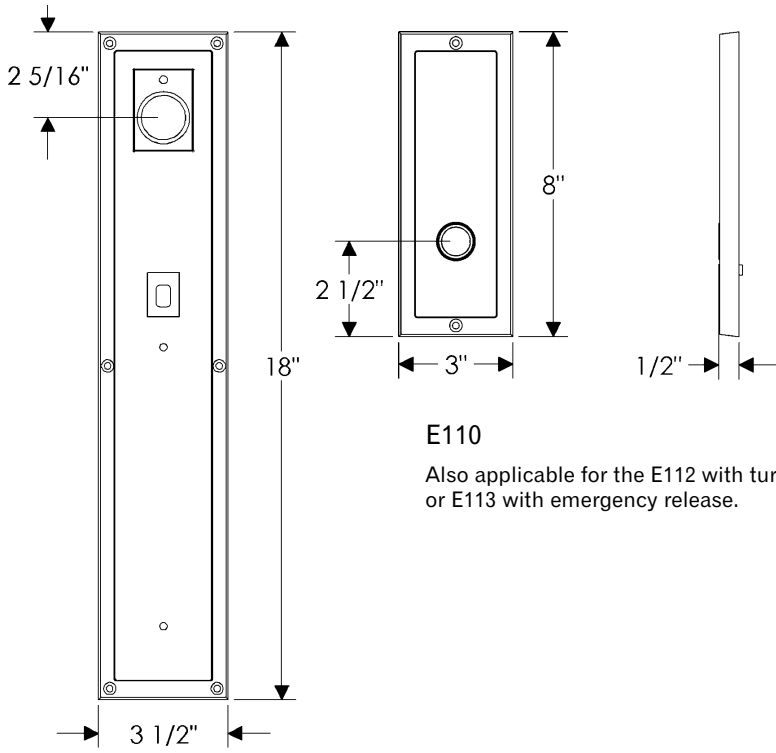

Designer Entry Set

G130

E110

Also applicable for the E112 with turnpiece or E113 with emergency release.

Designer Entry Set

G130

E115

Also applicable for the E116 with turnpiece
or E117 with emergency release.

Designer Entry Set

G130

G133

Also applicable for the G132 with turnpiece.