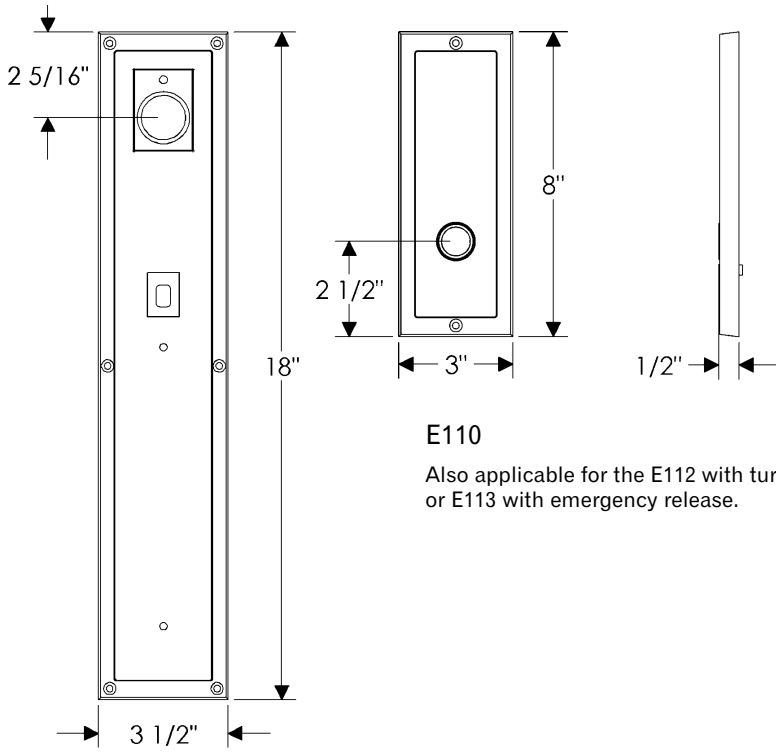

### Designer Entry Set

G130

E115

Also applicable for the E116 with turnpiece  
or E117 with emergency release.

Designer Entry Set

G130

G133

Also applicable for the G132 with turnpiece.

### Designer Entry Set

G130

E110

Also applicable for the E112 with turnpiece or E113 with emergency release.