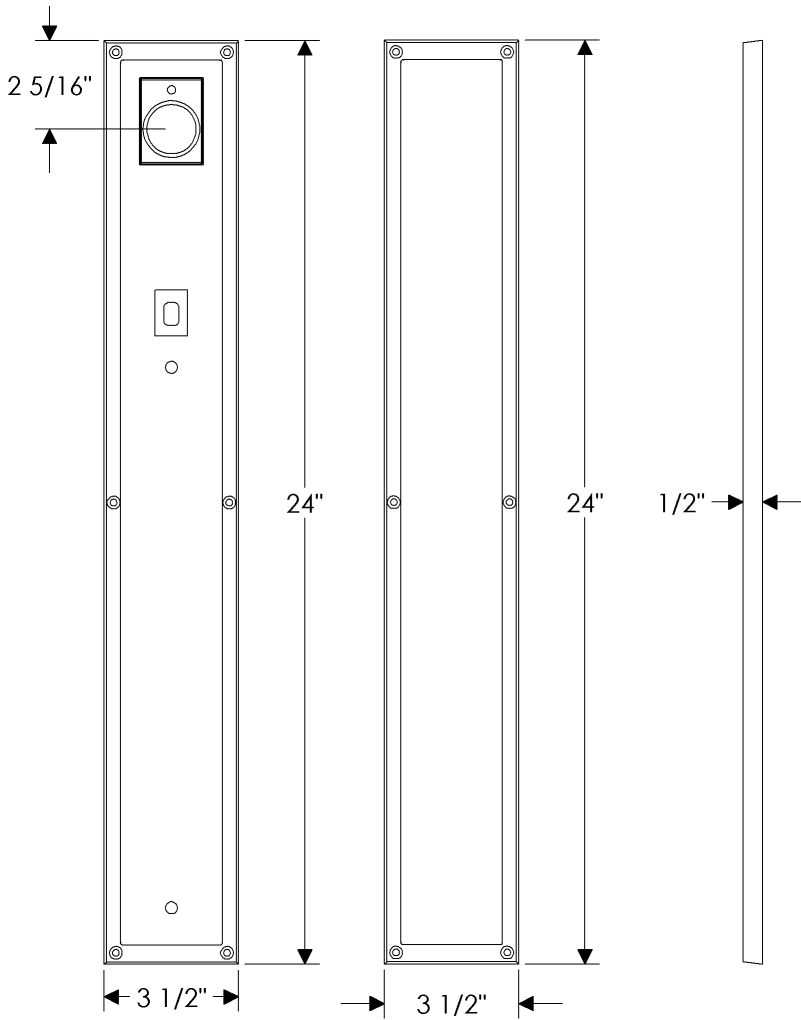

Designer Entry Set

E110

Also applicable for the E112 with turnpiece
or E113 with emergency release.

G135

Designer Entry Set

G135

E115

Also applicable for the E116 with turnpiece
or E117 with emergency release.

Designer Entry Set

G135

G137

Also applicable for the G136 with turnpiece.