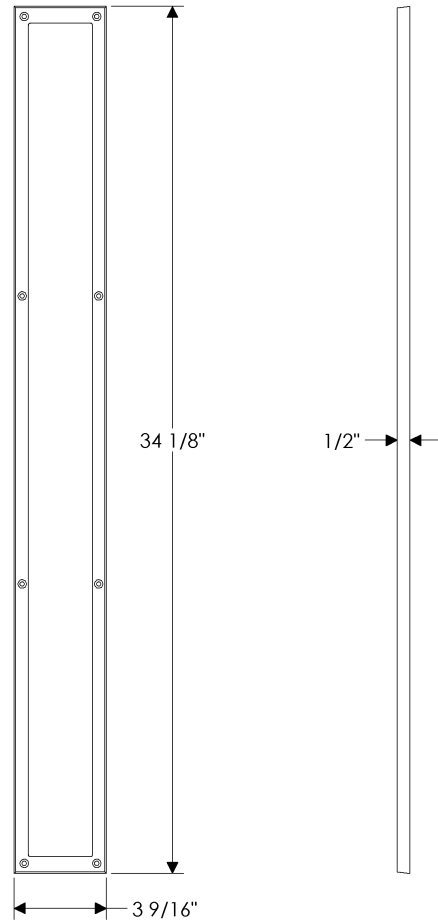

## 3 9/16" x 34 1/8" Designer Escutcheons

(Dimensions are also applicable for: G146)

G145

G147