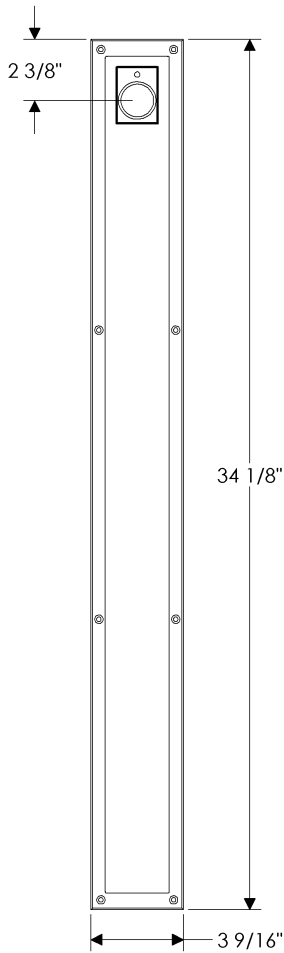

## 3 9/16" x 34 1/8" Designer Escutcheons

(Dimensions are also applicable for: G146)

G145

G147