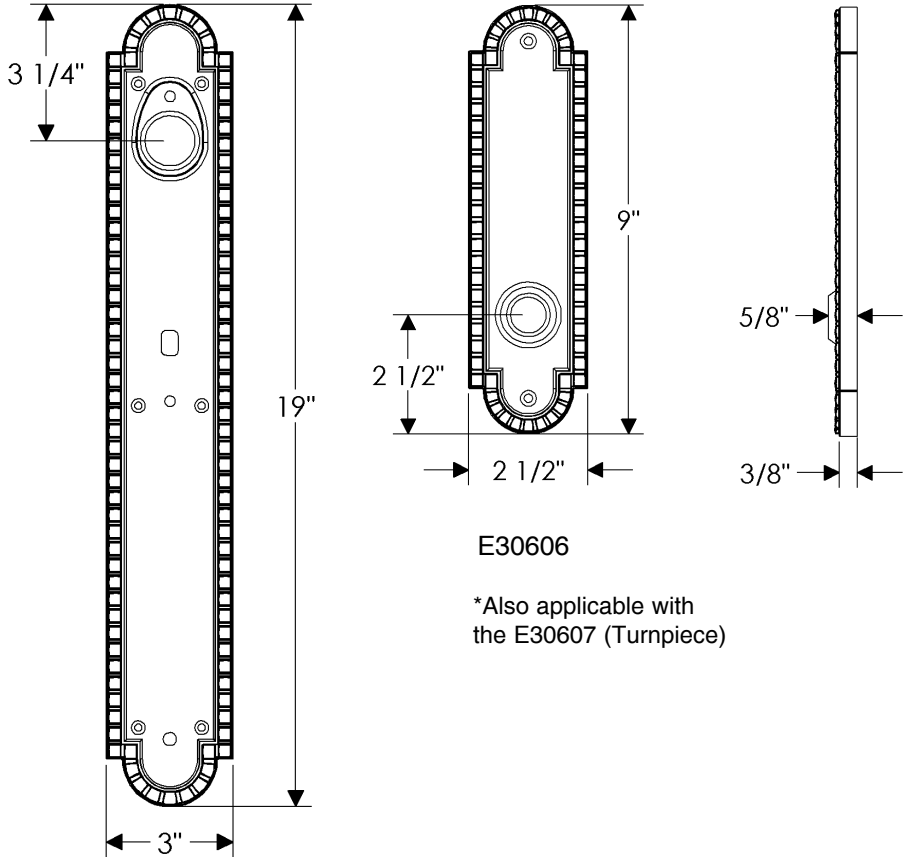

Corbel Arched Entry Set

G30633

E30606

*Also applicable with
the E30607 (Turnpiece)