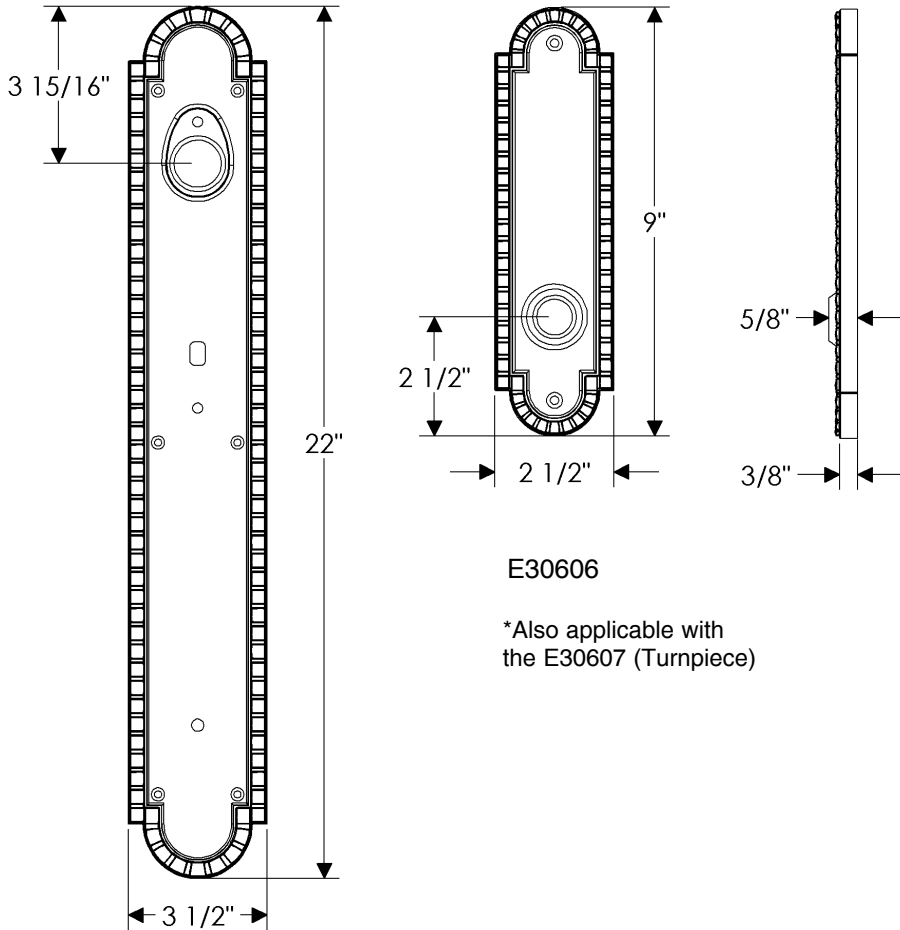

Corbel Arched Entry Set

G30636

E30606

\*Also applicable with  
the E30607 (Turnpiece)