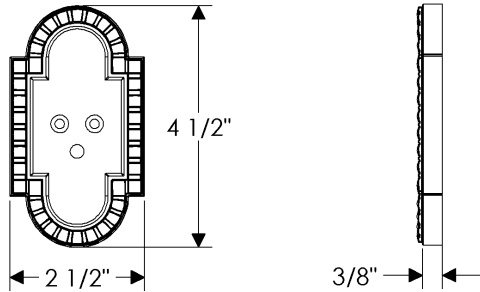

Corbel Arched Privacy Set

IP30690

E30603

E30603