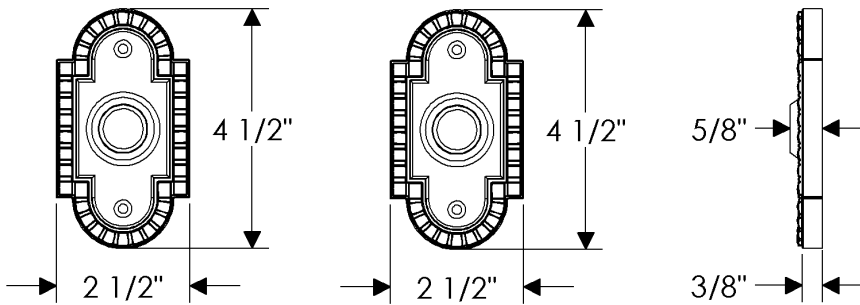

Corbel Arched Privacy Set

IP30690

E30603

E30603