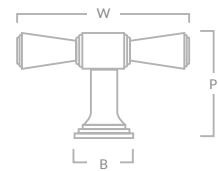

LINCOLN CABINET KNOB

Code	Projection (P)	Diameter (D)	Base (B)
LINK/25	20mm	25mm	16mm
LINK/32	26mm	32mm	20mm
LINK/38	30mm	38mm	24mm

LINCOLN T-BAR HANDLE

Code	Width (W)	Projection (P)	Base (B)	Bar Diameter
LINT/82	82mm	34mm	24mm	12.7mm

Not suitable for appliance doors

LINCOLN CABINET & APPLIANCE HANDLE

Code	Length (L)	Centres (C)	Projection (P)	Bar Diameter
LIN/96	186mm	96mm	35mm	12.7mm
LIN/128	218mm	128mm	35mm	12.7mm
LIN/224	361mm	224mm	42mm	16mm
LIN/APP/304	470mm	304mm	49mm	19mm
LIN/APP/608	774mm	608mm	49mm	19mm