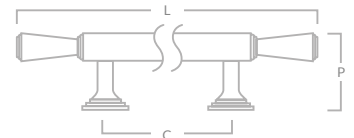

LINCOLN CABINET KNOB

Code	Projection (P)	Diameter (D)	Base (B)
LINK/25	20mm	25mm	16mm
LINK/32	26mm	32mm	20mm
LINK/38	30mm	38mm	24mm

LINCOLN T-BAR HANDLE

Code	Width (W)	Projection (P)	Base (B)	Bar Diameter
LINT/82	82mm	34mm	24mm	12.7mm

Not suitable for appliance doors

LINCOLN CABINET & APPLIANCE HANDLE

Code	Length (L)	Centres (C)	Projection (P)	Bar Diameter
LIN/96	186mm	96mm	35mm	12.7mm
LIN/128	218mm	128mm	35mm	12.7mm
LIN/224	361mm	224mm	42mm	16mm
LIN/APP/304	470mm	304mm	49mm	19mm
LIN/APP/608	774mm	608mm	49mm	19mm