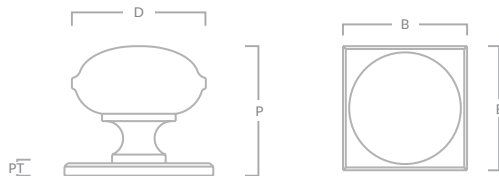

QUESLETT COLLECTION

Presenting a beautiful blend of form and function, Queslett has a classic New England look perfect for kitchen and utility cabinets.

QUESLETT CABINET KNOB

Code	Diameter (D)	Projection (P)	Base (B)
QK/KNOBONLY/28	28mm	26mm	12mm
QK/KNOBONLY/34	34mm	32mm	12mm
QK/KNOBONLY/40	40mm	35mm	16mm
QK/KNOBONLY/45	45mm	36mm	17mm

QUESLETT CABINET KNOB WITH SQUARE BACKPLATE

Code	Diameter (D)	Base Plate (B)	Plate Thickness (PT)	Projection (P)
QK/28	28mm	32x32mm	4mm	30mm
QK/34	34mm	38x38mm	4mm	36mm
QK/40	40mm	44x44mm	4mm	39mm
QK/45	45mm	51x51mm	4mm	40mm

QUESLETT CABINET KNOB WITH RECTANGULAR BACKPLATE

Code	Diameter (D)	Plate Width (PW)	Plate Height (PH)	Plate Thickness (PT)	Projection (P)
QKR/28	28mm	63mm	32mm	4mm	30mm
QKR/34	34mm	76mm	38mm	4mm	36mm
QKR/40	40mm	90mm	44mm	4mm	39mm
QKR/45	45mm	102mm	51mm	4mm	40mm

QUESLETT FINGER & CUP PULL

Code	Height (H)	Length (L)	Centres (C1)	Centres (C2)	Projection (P)
Q40	40mm	64mm	40mm	n/a	22mm
Q96	40mm	108mm	96mm	n/a	22mm
Q120	40mm	160mm	120mm	n/a	22mm
Q203	40mm	229mm	203mm	n/a	22mm
Q288	40mm	330mm	288mm	144mm	22mm
Q384	40mm	432mm	384mm	192mm	22mm