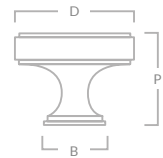

ROTUNDA COLLECTION

For deco inspired kitchens, opt for the Rotunda collection to extend the look to your cabinet hardware, expertly made from the finest solid brass.

ROTUNDA CABINET KNOB

Code	Diameter (D)	Projection (P)	Base (B)
ROTK/25	25mm	24mm	15mm
ROTK/32	32mm	27mm	17mm
ROTK/38	38mm	30mm	20mm
ROTK/50	50mm	32mm	26mm

ROTUNDA CABINET HANDLE

Code	Length (L)	Centres (C)	Projection (P)	Bar Width
ROT/96	160mm	96mm	34mm	16mm x 9.5mm
ROT/128	192mm	128mm	34mm	16mm x 9.5mm
ROT/160	224mm	160mm	34mm	16mm x 9.5mm
ROT/224	288mm	224mm	34mm	16mm x 9.5mm
ROT/288	352mm	288mm	34mm	16mm x 9.5mm

ROTUNDA APPLIANCE HANDLE

Code	Length (L)	Centres (C)	Projection (P)	Bar Width
ROT/APP/352	428mm	352mm	43mm	19mm x 12.7mm
ROT/APP/608	684mm	608mm	43mm	19mm x 12.7mm