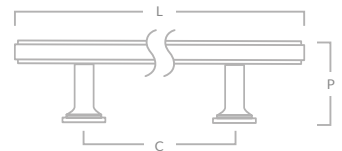

ROTUNDA COLLECTION

For deco inspired kitchens, opt for the Rotunda collection to extend the look to your cabinet hardware, expertly made from the finest solid brass.

ROTUNDA CABINET KNOB

Code	Diameter (D)	Projection (P)	Base (B)
ROTK/25	25mm	24mm	15mm
ROTK/32	32mm	27mm	17mm
ROTK/38	38mm	30mm	20mm
ROTK/50	50mm	32mm	26mm

ROTUNDA CABINET HANDLE

Code	Length (L)	Centres (C)	Projection (P)	Bar Width
ROT/96	160mm	96mm	34mm	16mm x 9.5mm
ROT/128	192mm	128mm	34mm	16mm x 9.5mm
ROT/160	224mm	160mm	34mm	16mm x 9.5mm
ROT/224	288mm	224mm	34mm	16mm x 9.5mm
ROT/288	352mm	288mm	34mm	16mm x 9.5mm

ROTUNDA APPLIANCE HANDLE

Code	Length (L)	Centres (C)	Projection (P)	Bar Width
ROT/APP/352	428mm	352mm	43mm	19mm x 12.7mm
ROT/APP/608	684mm	608mm	43mm	19mm x 12.7mm