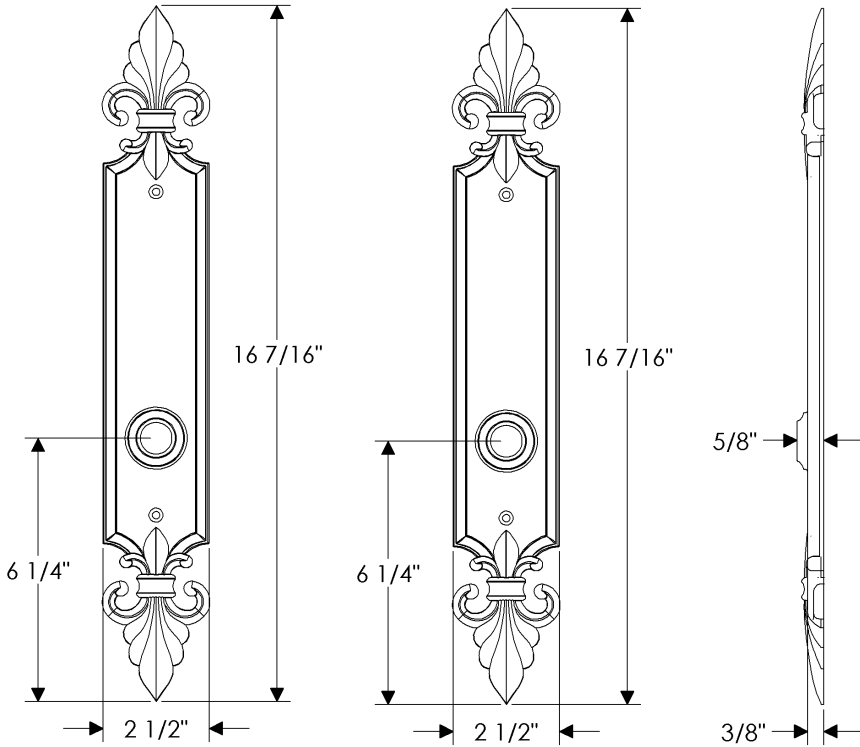

## Bordeaux Privacy Set

E30810

\*Also applicable with  
the E30813 (Emergency  
release)

E30810

\*Also applicable with  
the E30811 (Turnpiece)