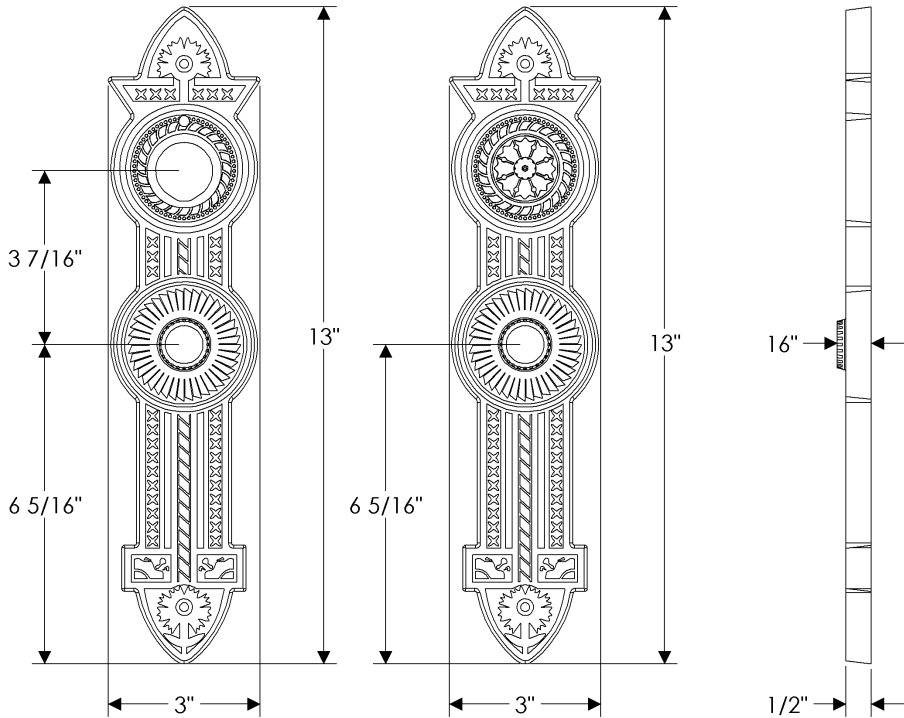

Briggs Entry Set

E10830

E10831

Also applicable for the E10832 with turnpiece
or E10833 with emergency release.