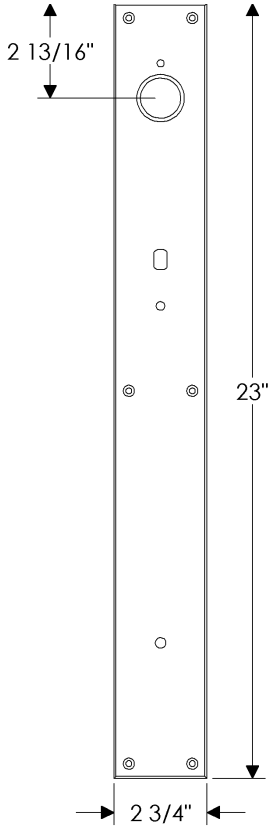

Metro Entry Set

G238

E256

*Also applicable with the E257 with turn-piece or E259 with emergency release.