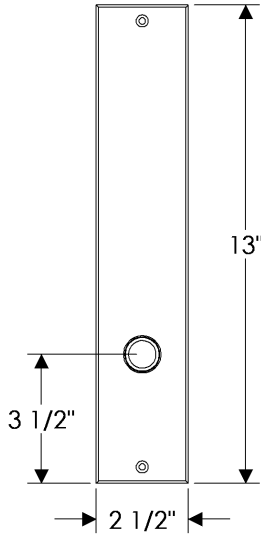

Metro Entry Set

G238

E256

*Also applicable with the E257 with turn-piece or E259 with emergency release.